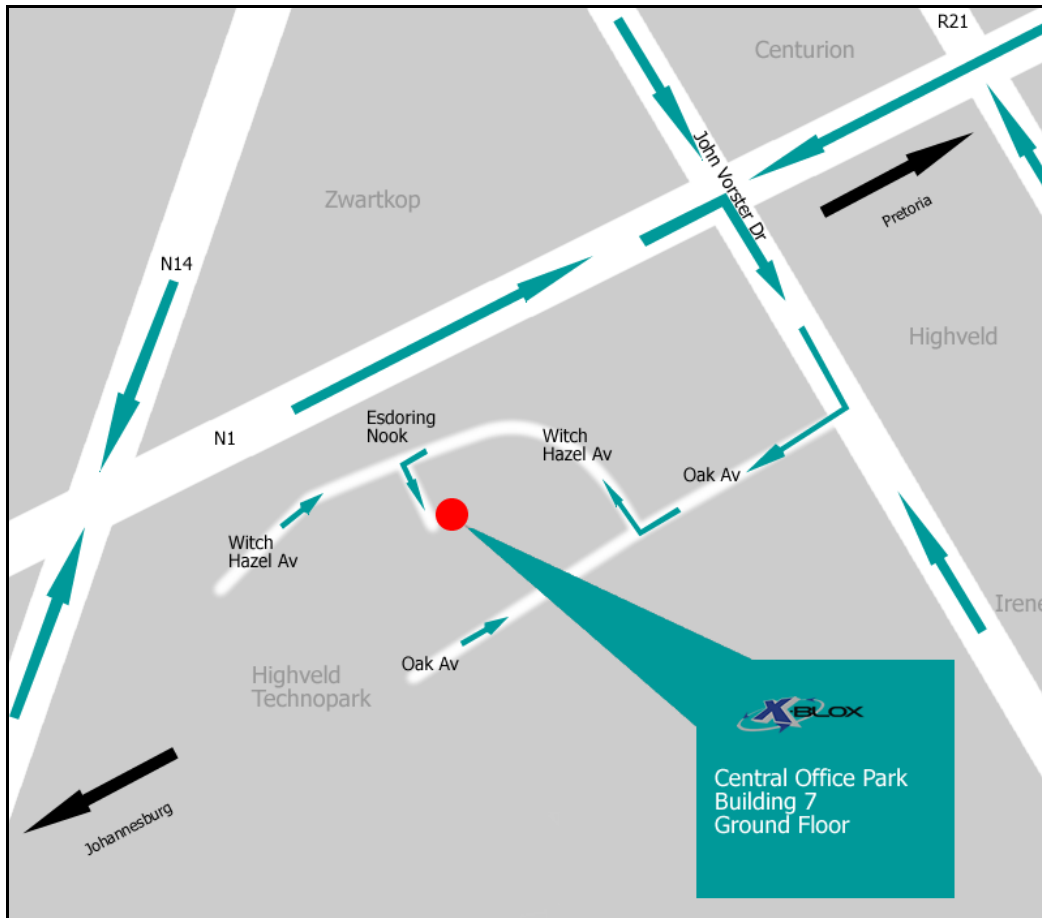

Directions to Xblox Offices:

Tel: (012) 665-1121 /22 GPS Coordinates: 25° 52' 20" S, 28° 11' 9" E

From Johannesburg:

Travelling on the N1 highway in a Northern direction towards Pretoria.

Take the John Vorster off ramp.

Turn right at the robot into John Vorster.

Continue over the N1 Highway.

Turn right at the 2nd robot into Olievenhoutbosch road (there will be a Engen Garage on the corner)

Continue until you reach the first set of traffic lights (Discovery will be on your left hand side), and turn right into Oak Avenue.

At the 2nd robot turn right into Witch Hazel Road (SAAB information board will be right in front of you)

Continue until you reach Esdoring Nook, and turn left into Esdoring Nook.

Central Park is located on your left hand side, at the end of the Nook.

Our offices are in Central Park- Office Park in Building no. 7, Ground Floor.

Once inside the office park, continue straight until you reach the end of the park.

(We will be situated on your right hand side).